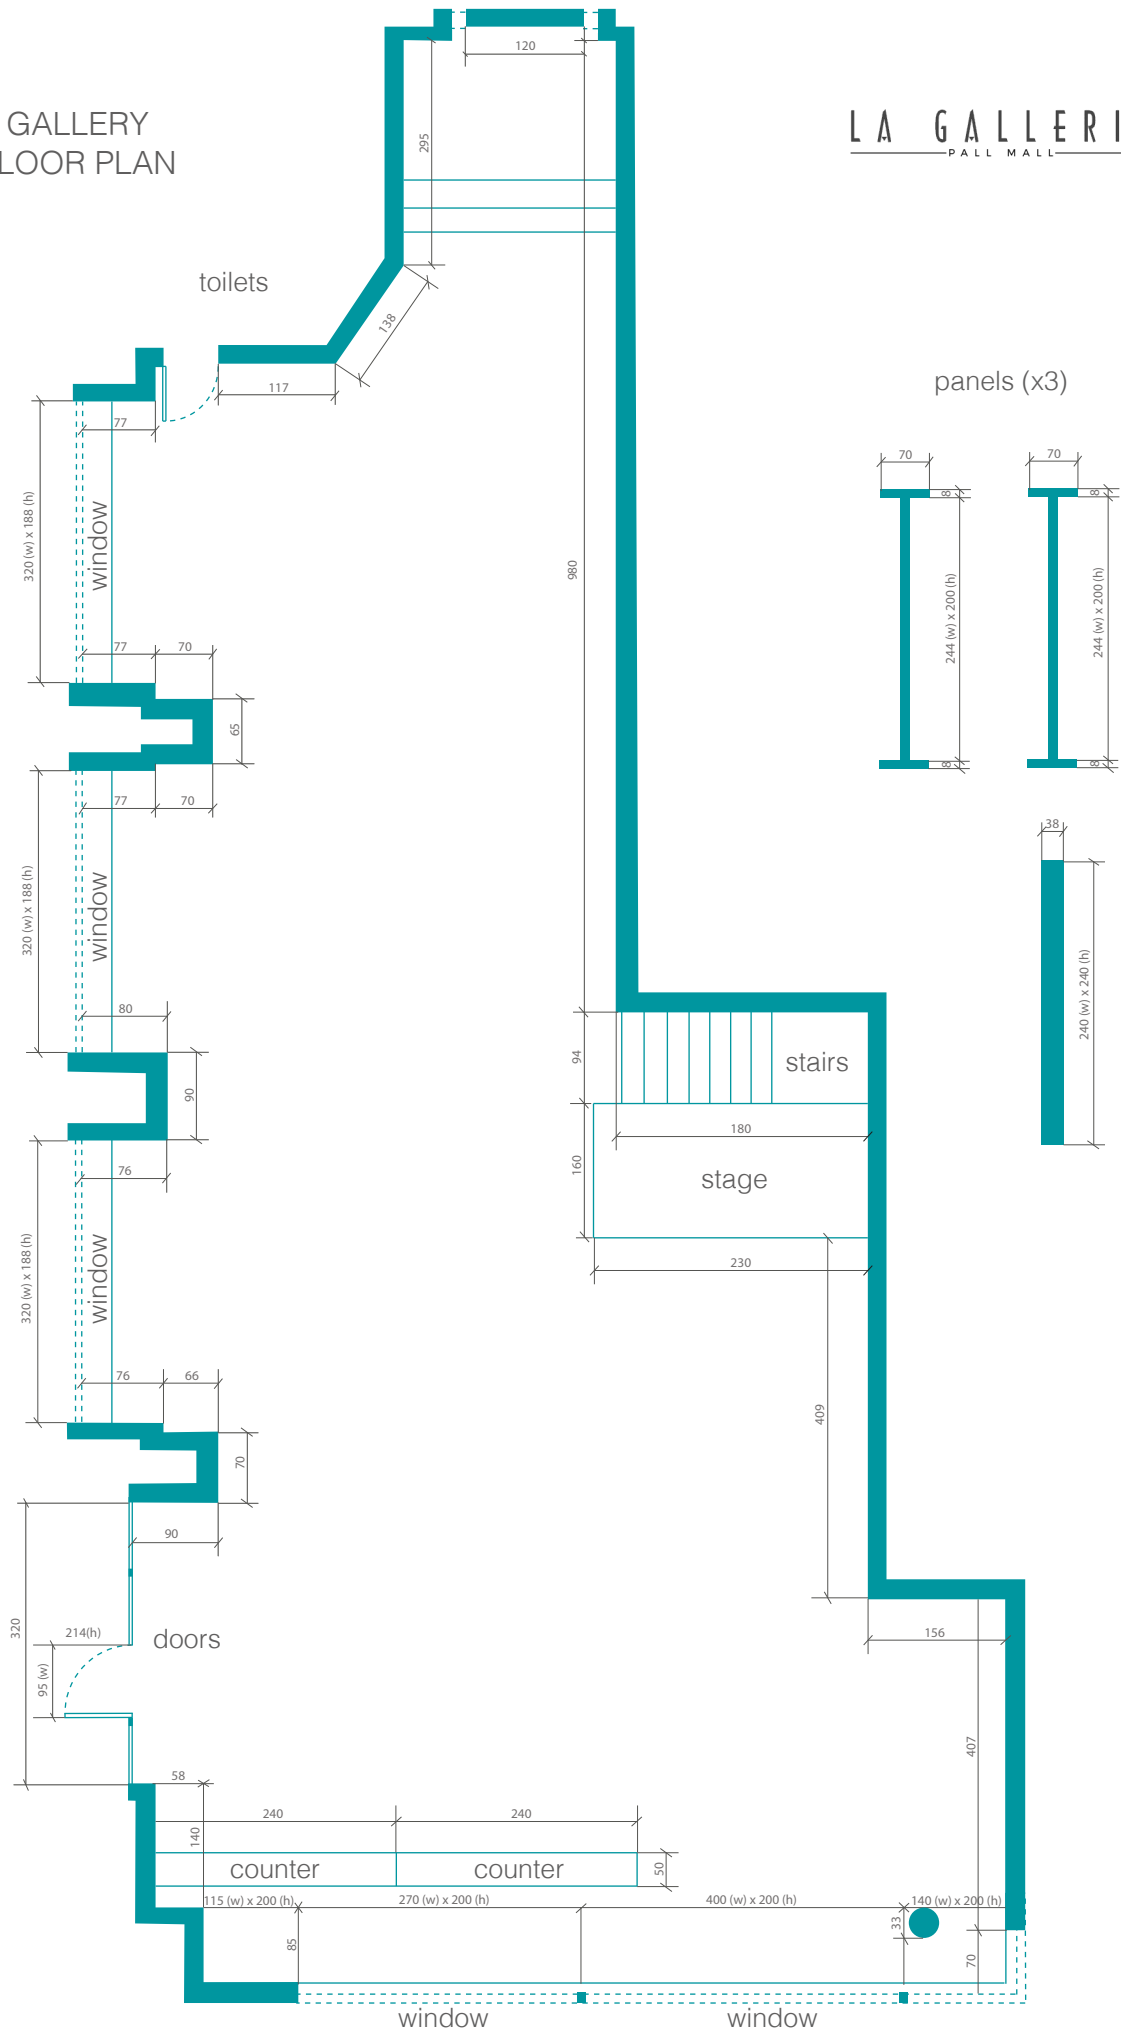

GALLERY FLOOR PLAN

ROYAL OPERA ARCADE

PALL MALL STREET